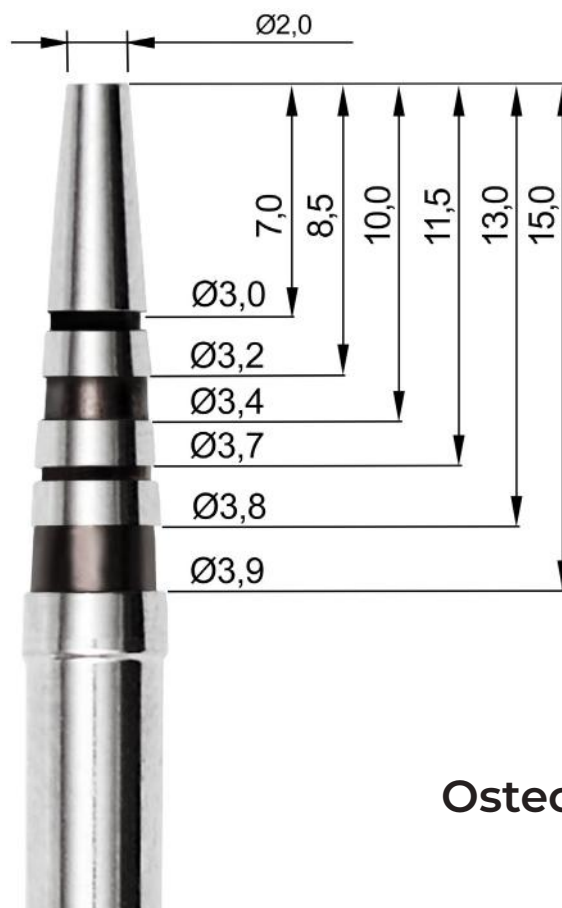

# magnetic

M A L L E T

- > All the instruments have depth measures laser marked on the tip. This depth fits the main implant systems.

# 16 Osteotomes

Osteotome 100P

Osteotome 100

## Straight and Curved

**Osteotome 160**

**Osteotome 200**

Osteotome 230

Osteotome 300