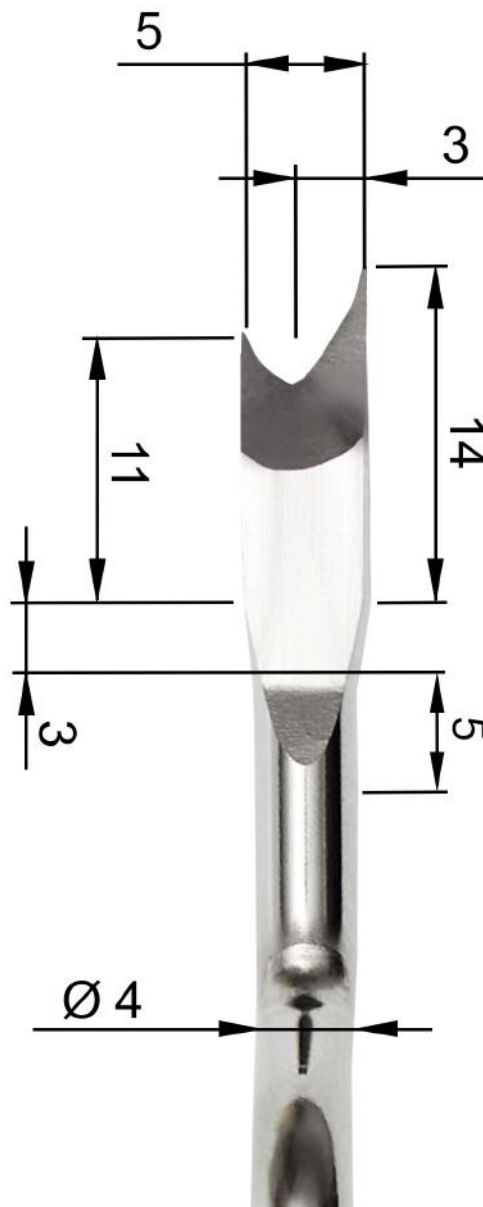

# magnetic

M A L L E T

- > All the instruments have depth measures laser marked on the tip. This depth fits the main implant systems.

# Straight and Curved

**SPLIT**

# First

Only Straight

# Genoa

Tip thickness: 2 mm

GENOA 1

Only Curved

Tip thickness: from 2.7 mm to 3.3 mm

**GENOA 2**

Tip thickness: from 2.7 mm to 3.3 mm

**GENOA 3**