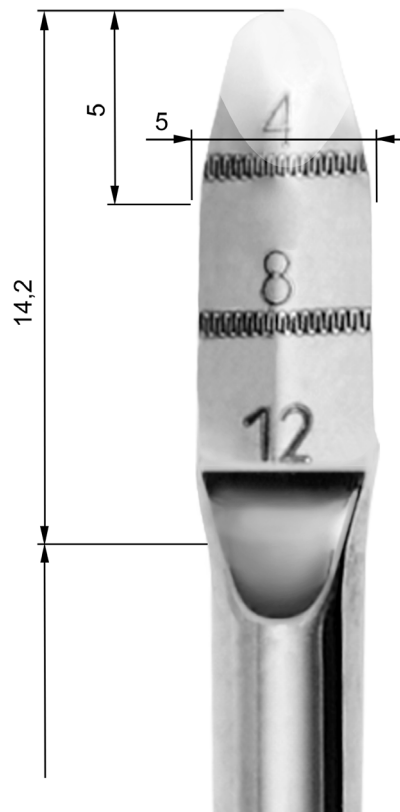

# magnetic

M A L L E T

- > All the instruments have depth measures laser marked on the tip. This depth fits the main implant systems.

## Straight and Curved

Expander 3

CUT

# Straight and Curved

**SPLIT**