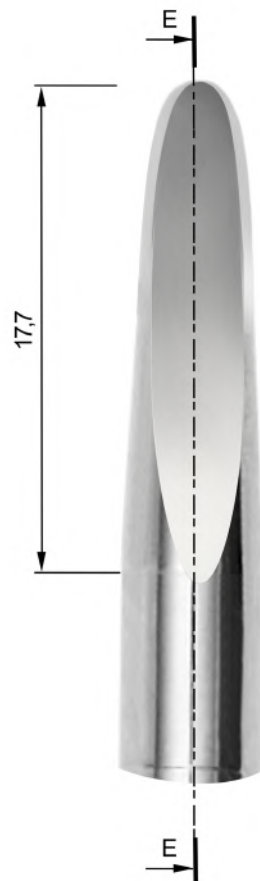

Extractor 2