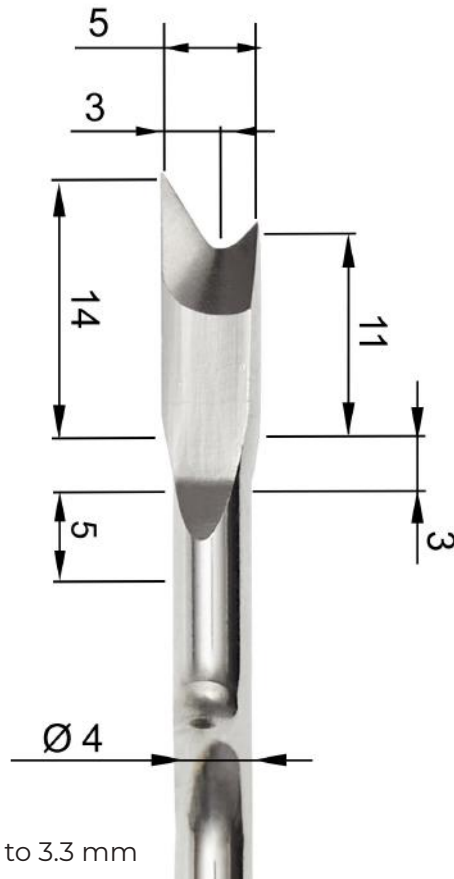

# magnetic

M A L L E T

- > All the instruments have depth measures laser marked on the tip. This depth fits the main implant systems.

# First

Only Straight

# Genoa

Tip thickness: 2 mm

GENOA 1

Only Curved

Tip thickness: from 2.7 mm to 3.3 mm

**GENOA 2**

Tip thickness: from 2.7 mm to 3.3 mm

**GENOA 3**