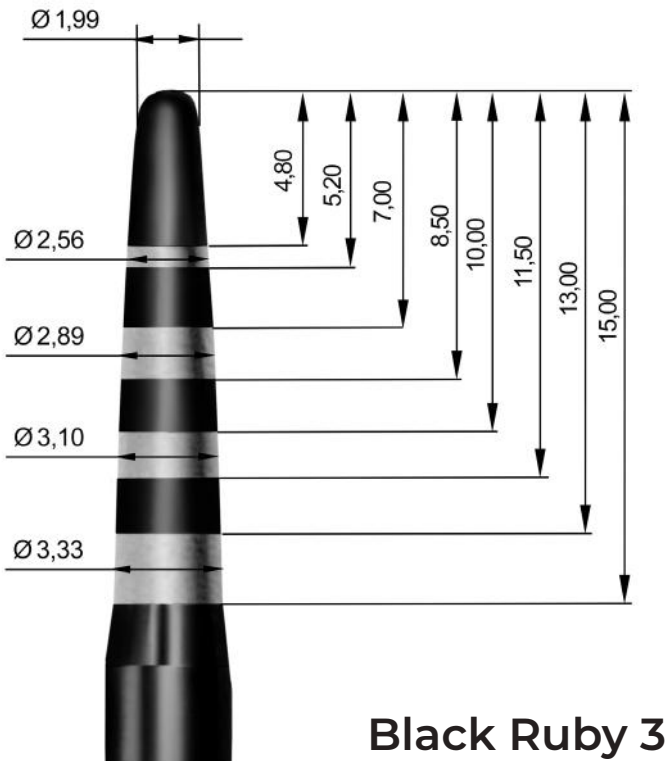

# Genoa

Tip thickness: 2 mm

GENOA 1

Only Curved

Tip thickness: from 2.7 mm to 3.3 mm

**GENOA 2**

Tip thickness: from 2.7 mm to 3.3 mm

**GENOA 3**

# 10 Black Ruby

**Black Ruby 1**

**Black Ruby 2**

## Straight and Curved