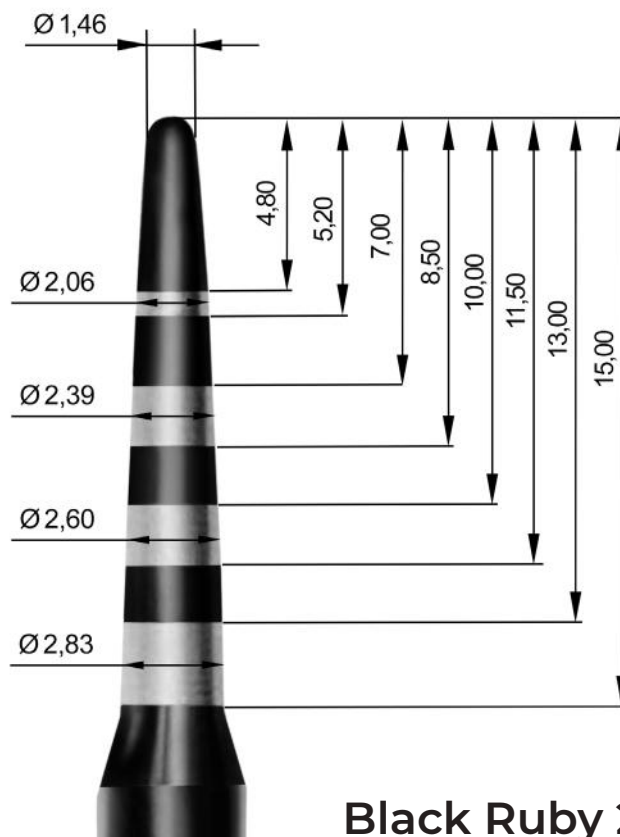

# First

Only Straight

# Genoa

Tip thickness: 2 mm

GENOA 1

Only Curved

Tip thickness: from 2.7 mm to 3.3 mm

**GENOA 2**

Tip thickness: from 2.7 mm to 3.3 mm

**GENOA 3**

# 10 Black Ruby

**Black Ruby 1**

**Black Ruby 2**