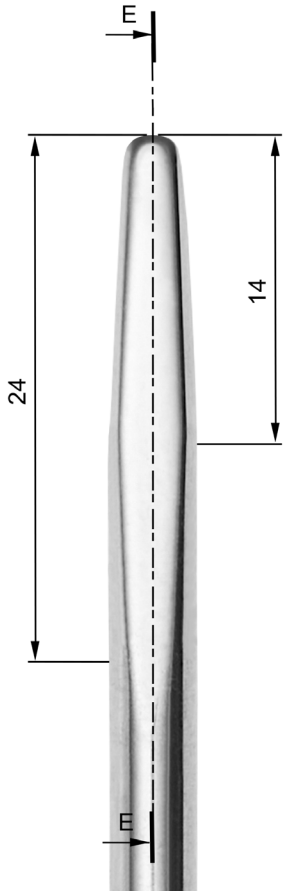

# magnetic

M A L L E T

- > All the instruments have depth measures laser marked on the tip. This depth fits the main implant systems.

## Straight and Curved

**Osteotome 160**

**Osteotome 200**

Osteotome 230

Osteotome 300

## Straight and Curved

**Osteotome 330**

**Osteotome 360**

# Straight and Curved

**Extractor 3**

**Extractor 5**

**Extractor 4**