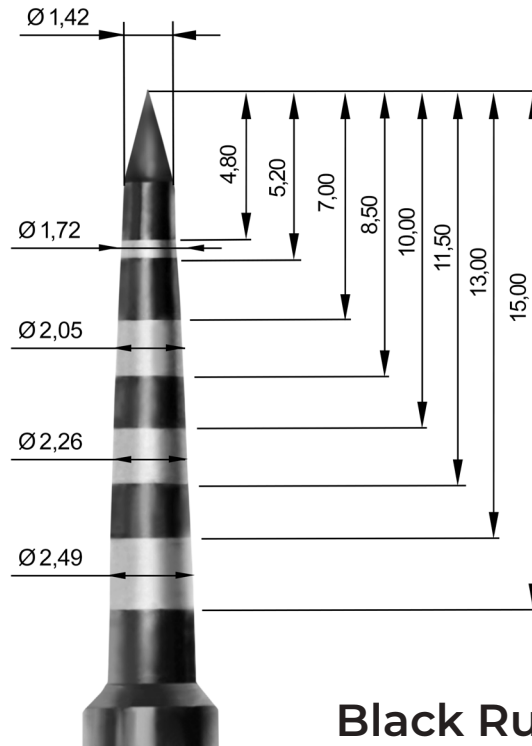

# First

Only Straight

# Genoa

Tip thickness: 2 mm

GENOA 1

Only Curved

Tip thickness: from 2.7 mm to 3.3 mm

**GENOA 2**

Tip thickness: from 2.7 mm to 3.3 mm

**GENOA 3**

# 10 Black Ruby

**Black Ruby 1**

**Black Ruby 2**