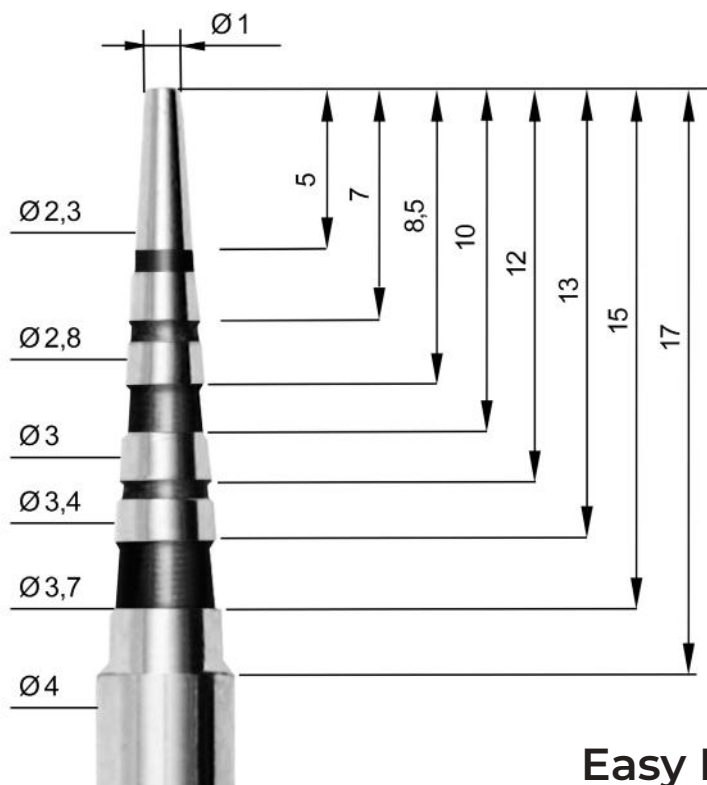

18 Easy-In

Easy In 100