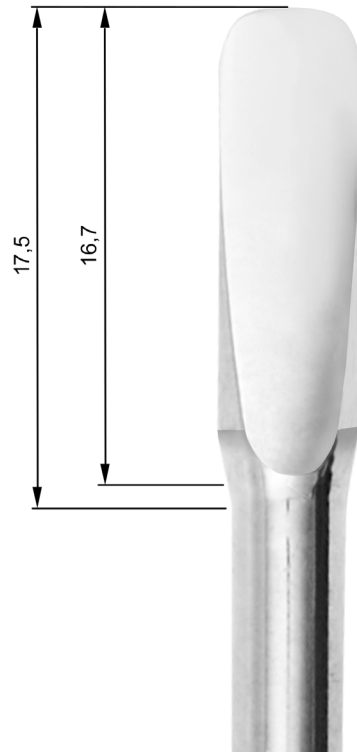

# magnetic

M A L L E T

- > All the instruments have depth measures laser marked on the tip. This depth fits the main implant systems.

## Straight and Curved

**Osteotome 160**

**Osteotome 200**

Osteotome 230

Osteotome 300

## Straight and Curved

**Osteotome 330**

**Osteotome 360**

# Straight and Curved

**Extractor 3**

**Extractor 5**

**Extractor 4**