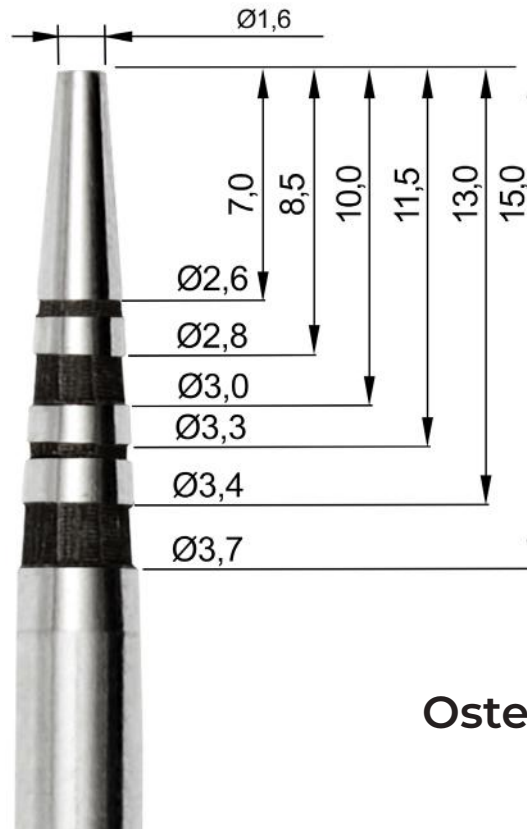

# magnetic

M A L L E T

- > All the instruments have depth measures laser marked on the tip. This depth fits the main implant systems.

# 16 Osteotomes

Osteotome 100P

Osteotome 100

## Straight and Curved

**Osteotome 160**

**Osteotome 200**

Osteotome 230

Osteotome 300

## Straight and Curved

**Osteotome 330**

**Osteotome 360**