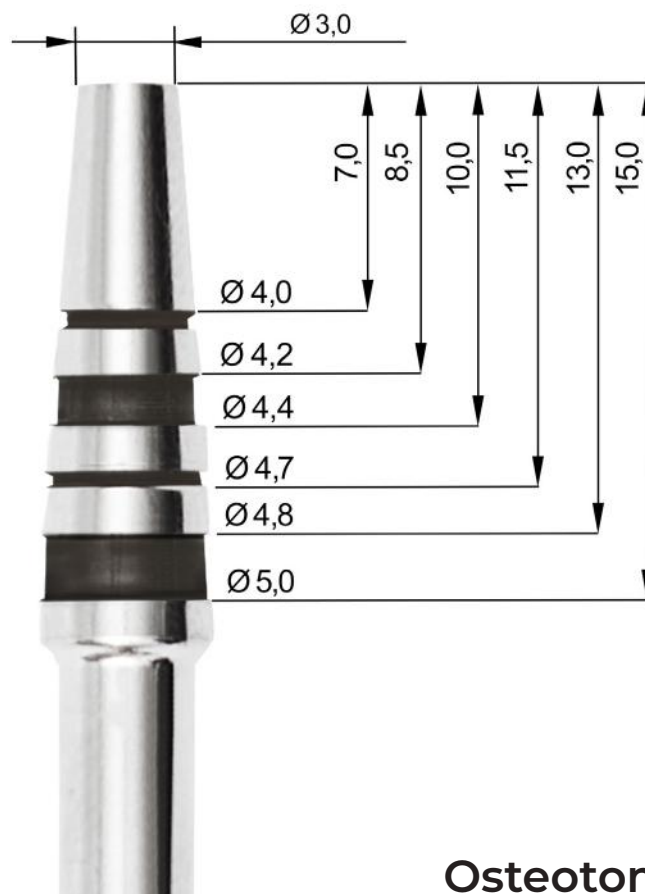

# magnetic

M A L L E T

- > All the instruments have depth measures laser marked on the tip. This depth fits the main implant systems.

## Straight and Curved

**Osteotome 160**

**Osteotome 200**

Osteotome 230

Osteotome 300

## Straight and Curved

**Osteotome 330**

**Osteotome 360**