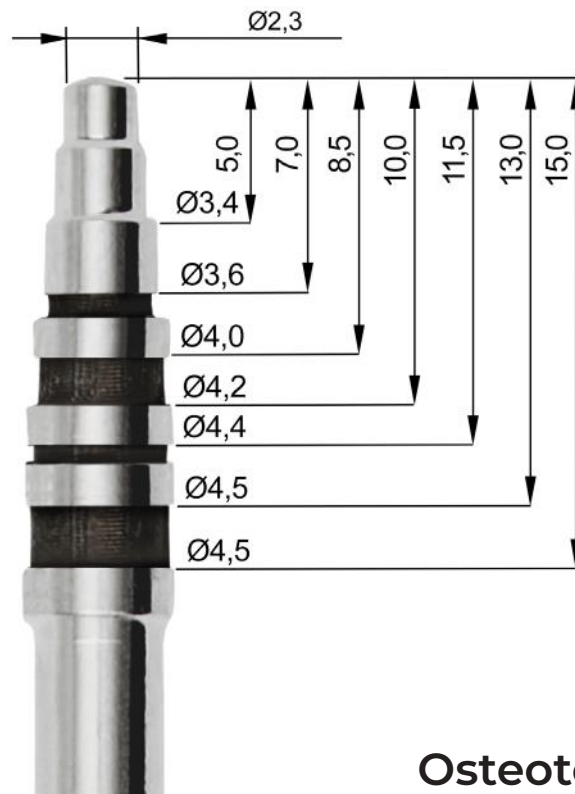

# magnetic

M A L L E T

- > All the instruments have depth measures laser marked on the tip. This depth fits the main implant systems.

# 16 Osteotomes

Osteotome 100P

Osteotome 100

## Straight and Curved

**Osteotome 160**

**Osteotome 200**

Osteotome 230

Osteotome 300