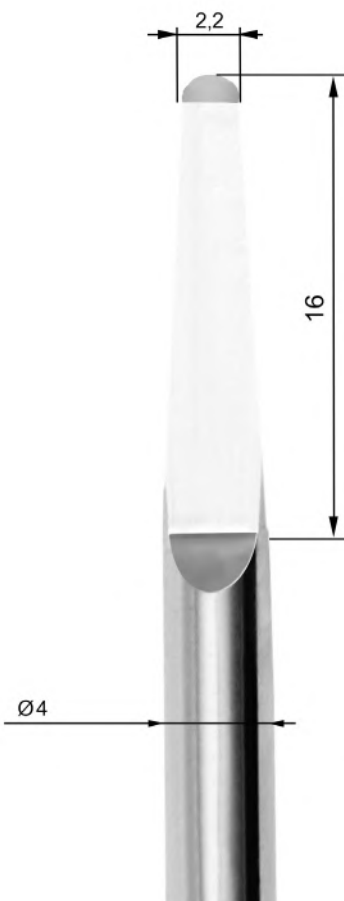

# magnetic

M A L L E T

- > All the instruments have depth measures laser marked on the tip. This depth fits the main implant systems.

## Straight and Curved

**Osteotome 160**

**Osteotome 200**

Osteotome 230

Osteotome 300

## Straight and Curved

**Osteotome 330**

**Osteotome 360**

# Straight and Curved

**Extractor 3**

**Extractor 5**

**Extractor 4**