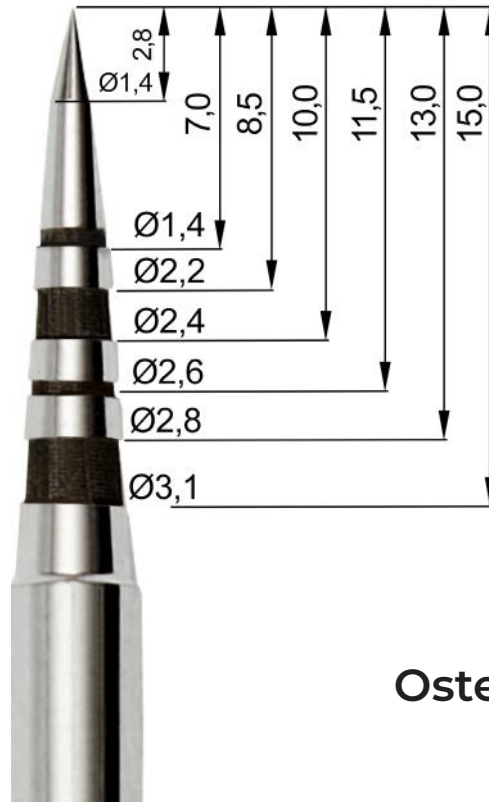

16 Osteotomes

Osteotome 100P