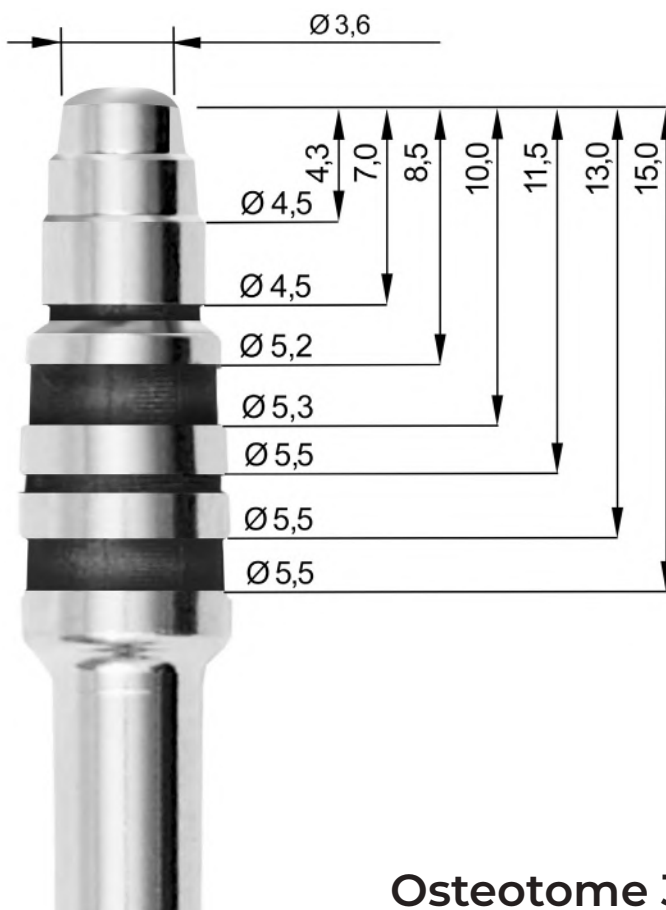

# magnetic

M A L L E T

- > All the instruments have depth measures laser marked on the tip. This depth fits the main implant systems.

## Straight and Curved

**Osteotome 160**

**Osteotome 200**

Osteotome 230

Osteotome 300

## Straight and Curved

**Osteotome 330**

**Osteotome 360**