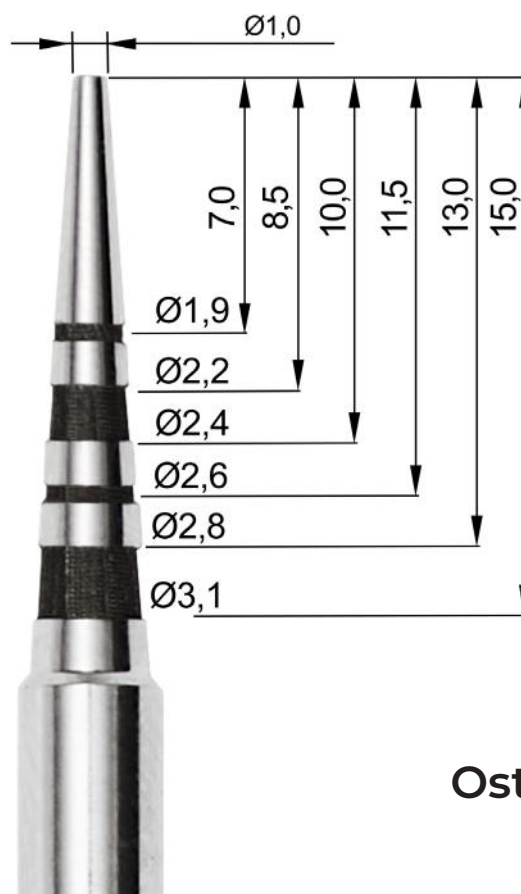

Osteotome 100