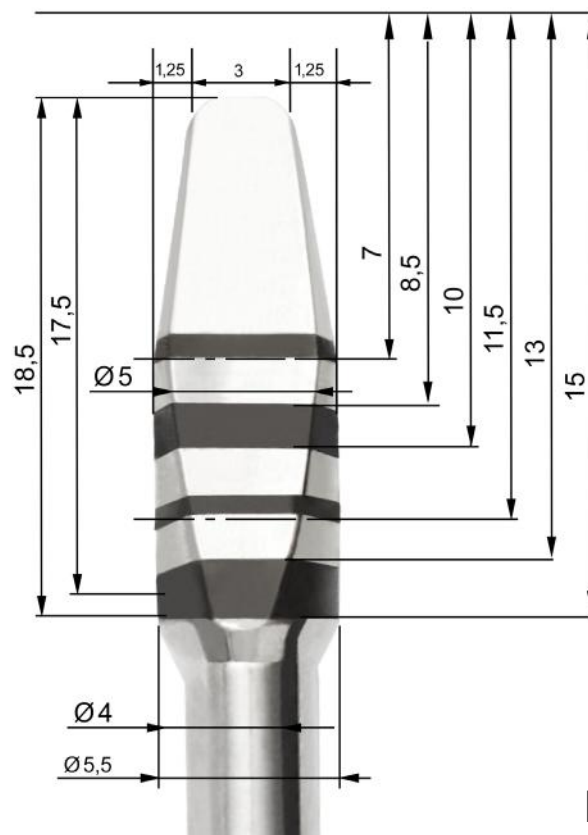

# magnetic

M A L L E T

- > All the instruments have depth measures laser marked on the tip. This depth fits the main implant systems.

# 10 Expanders

Expander 1

Expander 2

## Straight and Curved

Expander 3

CUT