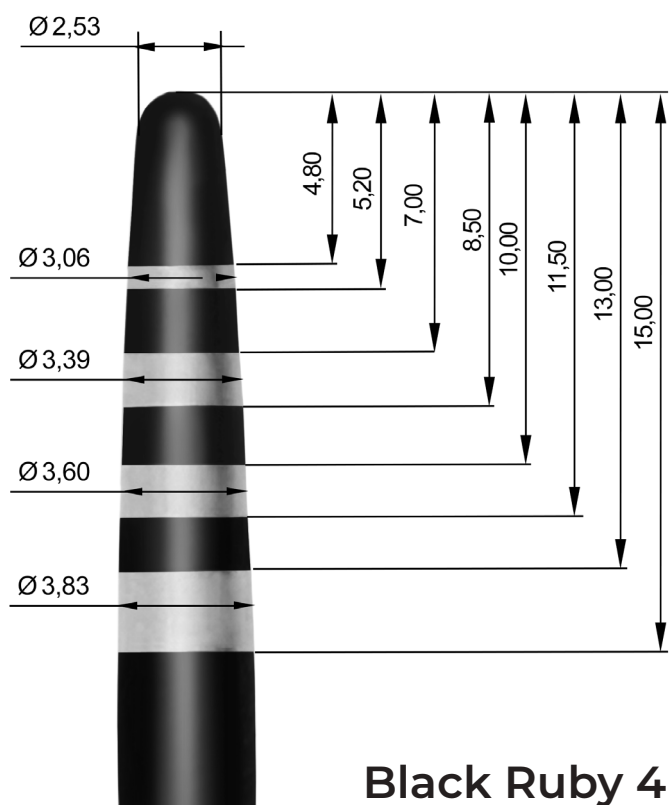

# Genoa

Tip thickness: 2 mm

GENOA 1

Only Curved

Tip thickness: from 2.7 mm to 3.3 mm

**GENOA 2**

Tip thickness: from 2.7 mm to 3.3 mm

**GENOA 3**

# 10 Black Ruby

**Black Ruby 1**

**Black Ruby 2**

## Straight and Curved