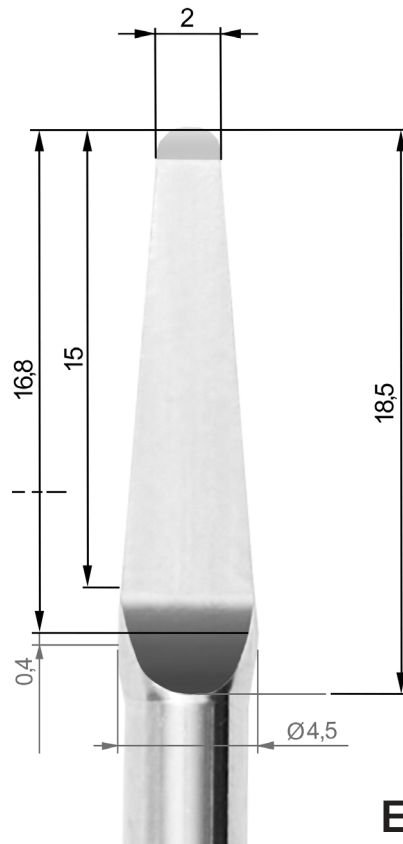

5 Extractors

Extractor 1