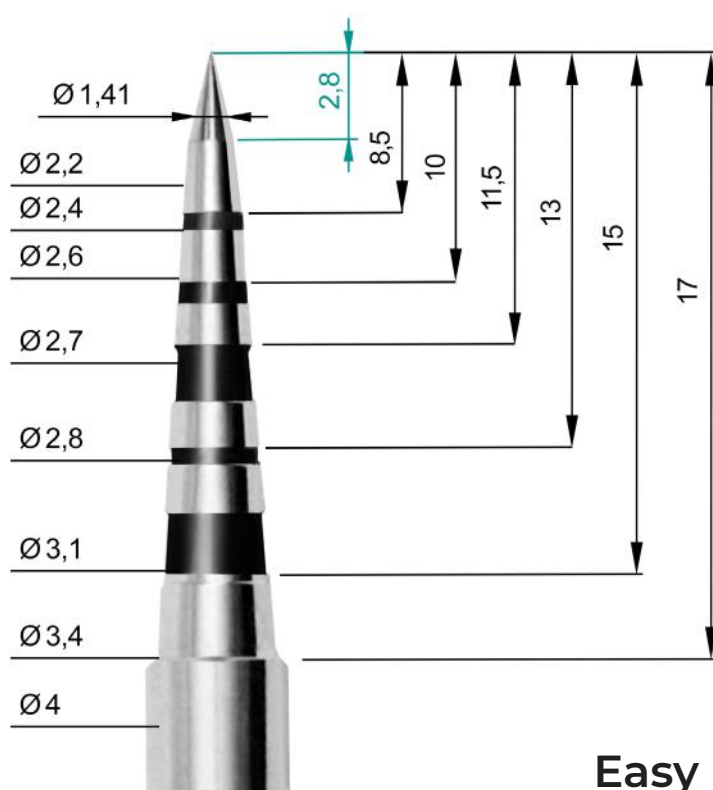

Easy In 100P