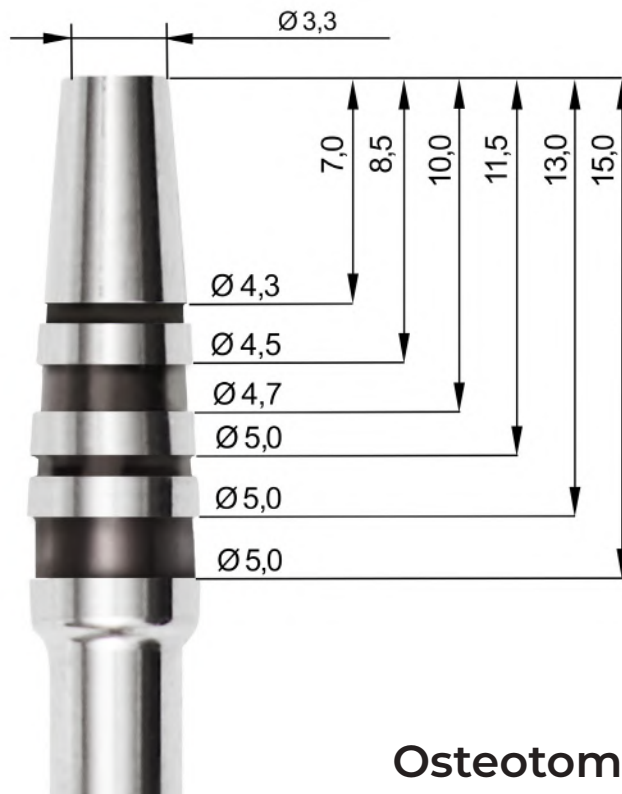

# magnetic

M A L L E T

- > All the instruments have depth measures laser marked on the tip. This depth fits the main implant systems.

## Straight and Curved

**Osteotome 160**

**Osteotome 200**

Osteotome 230

Osteotome 300

## Straight and Curved

**Osteotome 330**

**Osteotome 360**