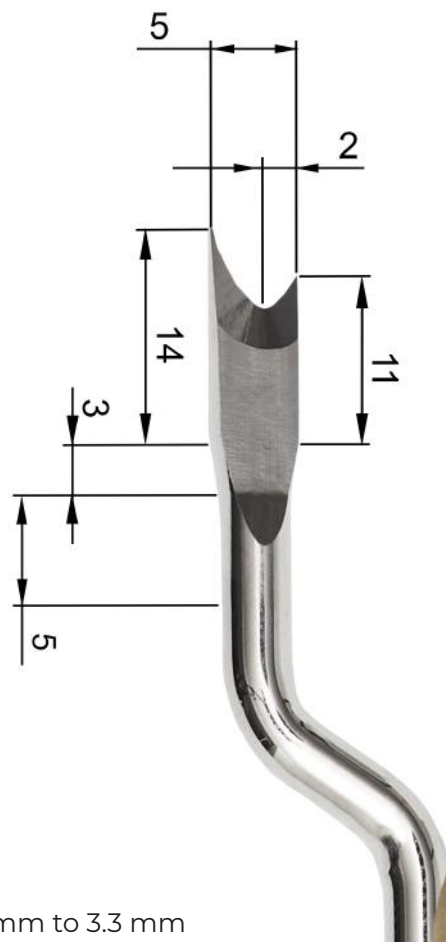

# Genoa

Tip thickness: 2 mm

GENOA 1

Only Curved

Tip thickness: from 2.7 mm to 3.3 mm

**GENOA 2**

Tip thickness: from 2.7 mm to 3.3 mm

**GENOA 3**