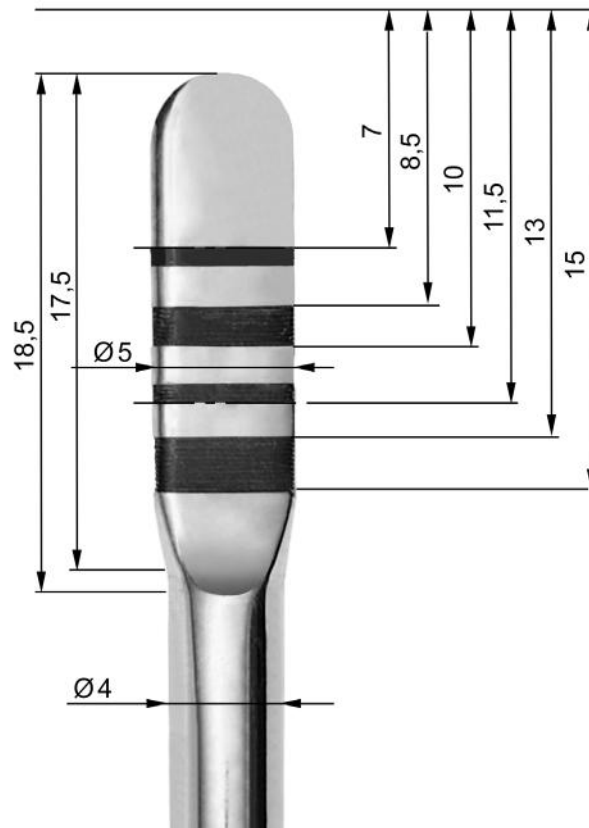

10 Expanders

Expander 1